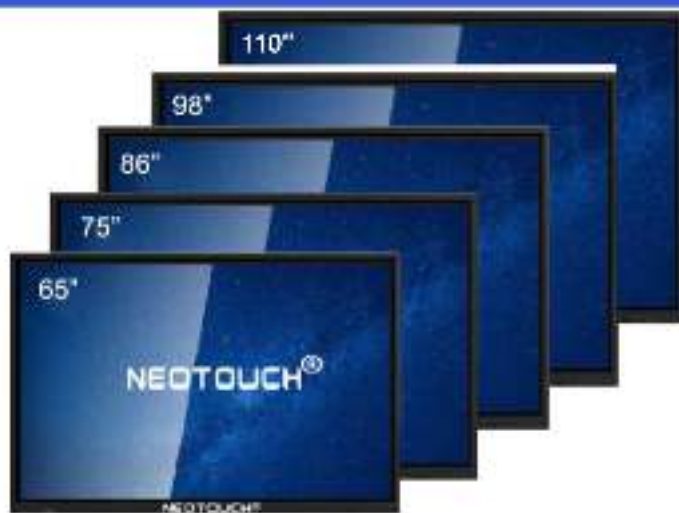

Available Sizes

Highlights

- ✓ 4K Resolution
- ✓ Multitouch Interactive (20 Touch)
- ✓ Inbuilt Speakers
- ✓ Durable Toughened Glass
- ✓ Gesture Annotation
- ✓ Ease of Use
- ✓ Low Maintenance
- ✓ No projector/ No Heat
- ✓ XGA/VGA/HDMI/USB

BIS Certified

20 Points Touch	Support Multiple Operating Systems	Gesture Recognition	All Channels Annotation
Available in 65"/75"/86"/98"/110"	Wireless Screenshot	Made For 18/7 Operation	Easy Setup

Main Board

Front Interface	PC-USB	*2
	Android-USB	*1
	Touch-USB	*1
	HDMI IN 2.0	*1
Side Interface	PC-USB	*2
	SPDIF OUT	*1
	Touch-USB	*3
	Android-USB1	*1
	Android-USB2	*1
	DP IN	*1
	HDMI IN 2.0	*2
Bottom Interface	LAN IN/OUT	*1
	LAN IN/OUT	*1
	RS232 IN	*1
	Ypbpr	*1
	AV IN	*1
	AV OUT	*1
	Audio OUT	*1
	PC-Audio	*1
	VGA	*1

CPU	Quad-core ARM Processor
Architecture	Quad-core ARM Cortex-A55x4 1.5GHz
GPU(3D)	Mali-G52MC1
Android UI	3840*2160
System Version	Android 11.0
RAM(DDR)	4 GB
ROM	32GB
Wi-Fi	Optional: Dual Wi-Fi Module : own Wi-Fi and Hotspot